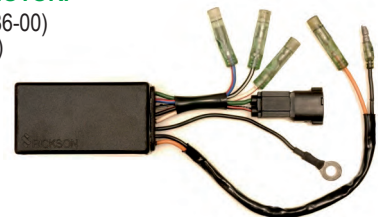

MOTORES / ENGINES / MOTORI

DT20 / DT25 / DT30G-Y (1986-00)
DT25 / DT30K1-K2 (2001-02)